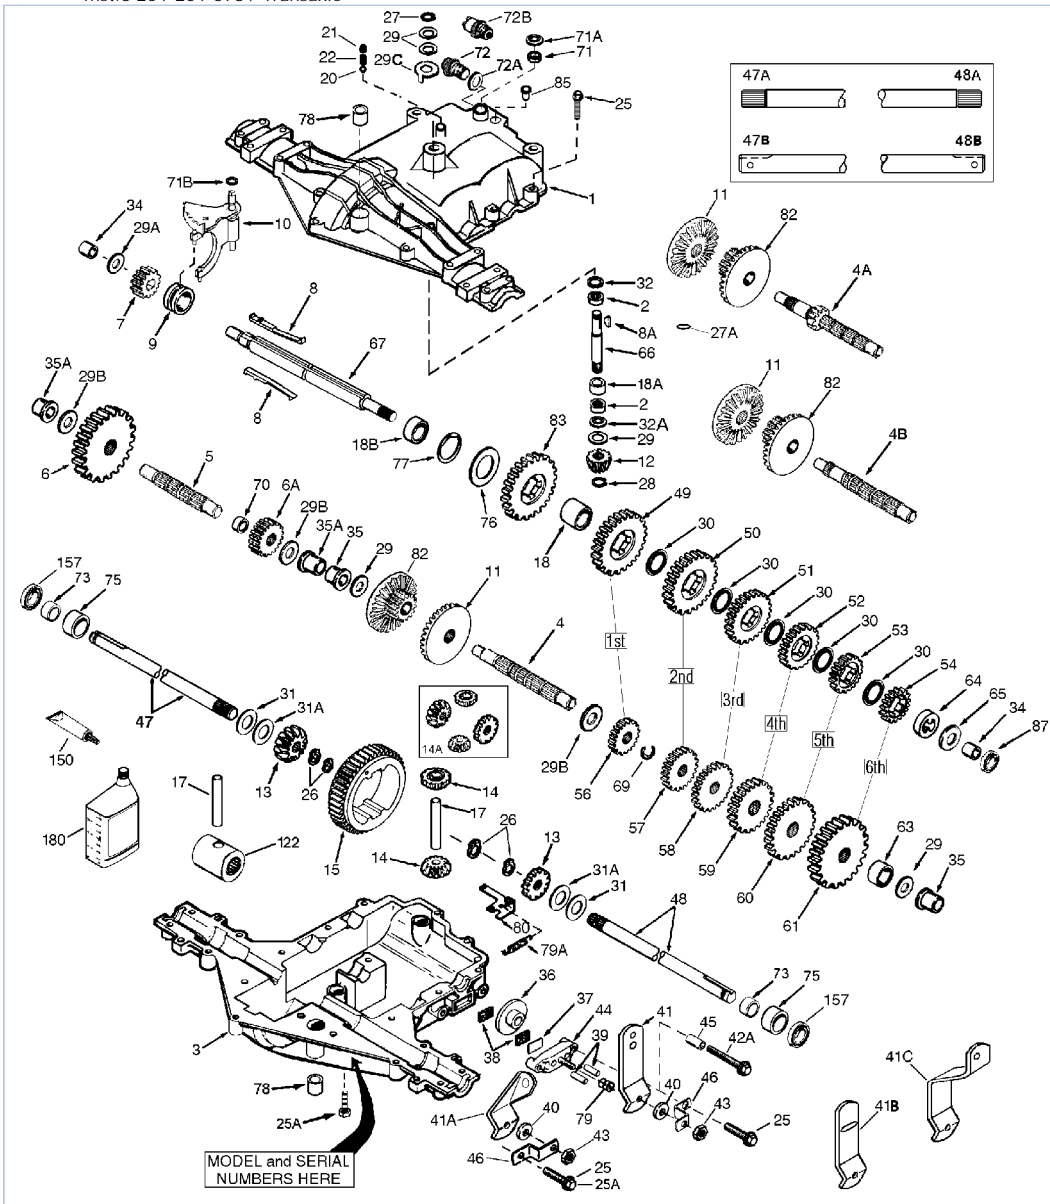

mst.3 204-204-573 / Transaxle

Part List

mst.3 204-204-573 / Transaxle

REF #	ITEM #	DESCRIPTION	QTY	REMARK
1	772147	Transaxle Cover	1	
2	780086A	Needle Bearing (1/2" long)	2	
3	770128A	Transaxle Case	1	
4B	776406	Countershaft (B Input)	1	
5	776409	Output Shaft	1	
6	778364	Spur Gear (38T-PM/SER)	1	
6A	778369	Spur Gear (15T-PM/SER)	1	
7	778330	Spur Gear (11T-PM/SER)	1	
8	792180A	SHIFT KEY SET (QTY. 2)	2	
8A	792047	Woodruff Key #9	1	
9	784352	Shift Collar	1	
10	784378	Shift Rod & Fork Assy	1	
11	778334	Bevel Gear (30T-PM)	1	
12	778309	Input Bevel Pinion (13T-PM)	1	
13	778368	Bevel Gear 13T (Incl. ref. 13 & 14)	1	Complete Set of 4-gears
14	778368	Bevel Gear 13T (Incl. ref. 13 & 14)	1	Complete Set of 4-gears
15	778370	Ring Gear (43T)	1	
17	786188	Drive Pin	1	
18	786102	Spacer (1.130 X .695)	1	
20	792077A	Ball (Stainless Steel 5/16" dia.)	1	
21	792211	Screw, 3/8-16 X 3/8"	1	
22	792079	Spring	1	
25	792073A	Screw 1/4-20 x 1-1/4"	17	
25A	792177	Screw 1/4-20 x 1-3/8"	3	
26	792125	Retaining Ring	4	package of 2
27	792035	Retaining Ring	1	
28	788040	Retaining Ring	1	
29	780072	Washer .627ID .031W	5	
29A	780160	Thrust Washer (.563 ID X .031W)	1	
29B	780051	Thrust Washer (.762 ID X .031W)	2	
30	780108	Shift Washer (Cupped)	3	
31	780001	Washer .750ID .56W	2	
31A	780195	Washer .750ID .062W	2	
32	788083	Oil Seal 5/8"	1	
32A	792001	O Ring (.823" OD)	1	
34	780194	Bushing (.563)	2	
35	780193	Flanged Bushing (.625 ID)	2	
35A	780197	Flanged Bushing (.751 ID)	2	
36	790075	Brake Disk	1	
37	790007	Brake Pad Plate	1	
38	799021A	Brake Pad (pkg of 2)	2	
39	786026	Dowel Pin .3125 x .750	2	
40	792076A	Washer .312ID .059W	1	
41	790013	Brake Lever	1	
42A	792085A	Screw 1/4-20 x 2.25"	1	
43	792075	Lock Nut 5/16-24	1	
44	790025	Brake Pad Holder	1	
45	786066	Spacer .2625W 1.0L	1	
46	786086	Bracket	1	
47	774999	Axle (11-1/16" long) (Incl. 26)	1	
48	774689	Axle (15-5/8" long) (Incl. 26)	1	
49	778356	Spur Gear (29T-PM/IC)	1	
50	778338	Spur Gear (27T-PM/IC)	1	
51	778342	Spur Gear (22T-PM/IC)	1	
52	778313	Spur Gear (19T-PM/IC)	1	
56	778355	Spur Gear (11T-PM/SER)	1	
57	778337	Spur Gear (13T-PM/SER)	1	